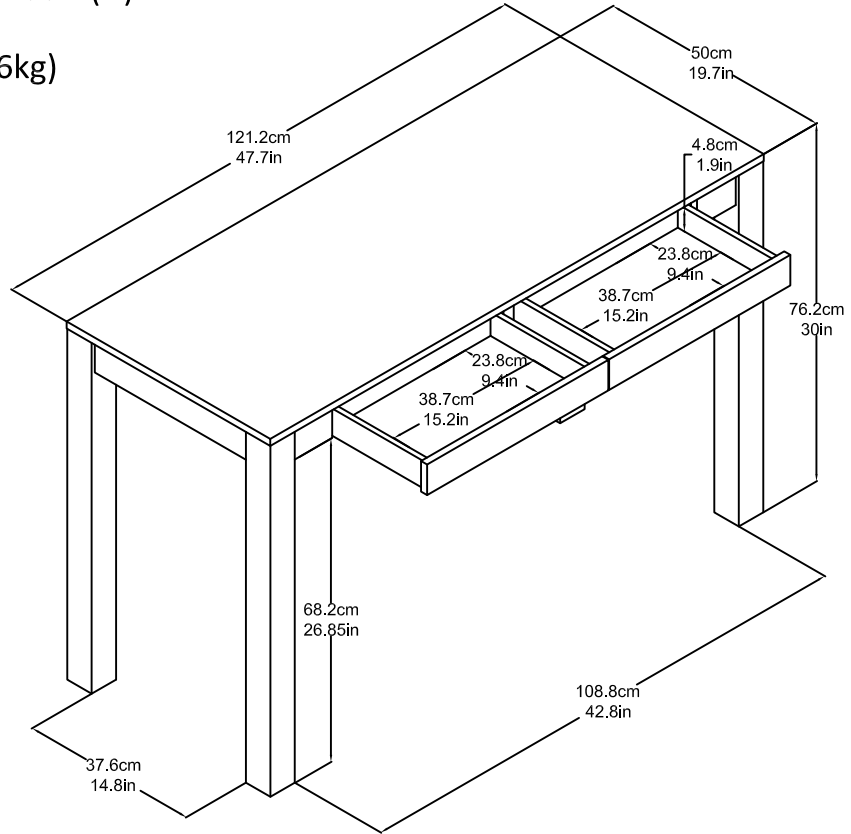

XL Parson Desk

Model Number: 9889496COM

Finish: Black

OVERALL PRODUCT SIZE(in inches)

Desk: 47.7" (W)* 19.7" (D)* 30" (H)

Unit net weight: 34.32lb (15.6kg)

MAXIMUM WEIGHT CAPACITIES